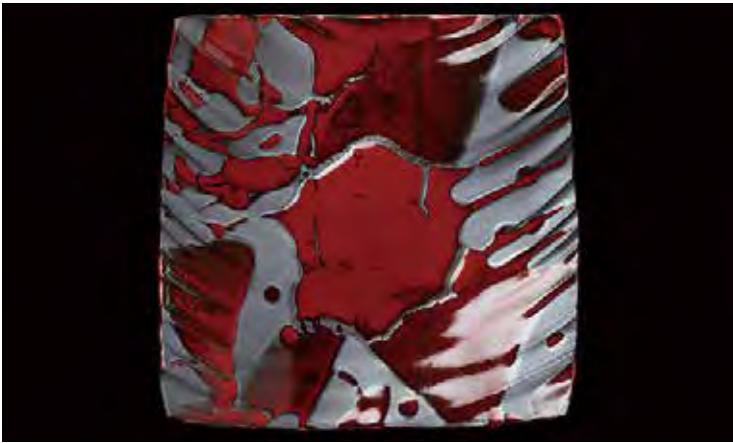

Magma Square plate (L)

Product Size 29cm × 30cm × h 6.5cm
Product Weight (about)1,630g
Product Material Pottery