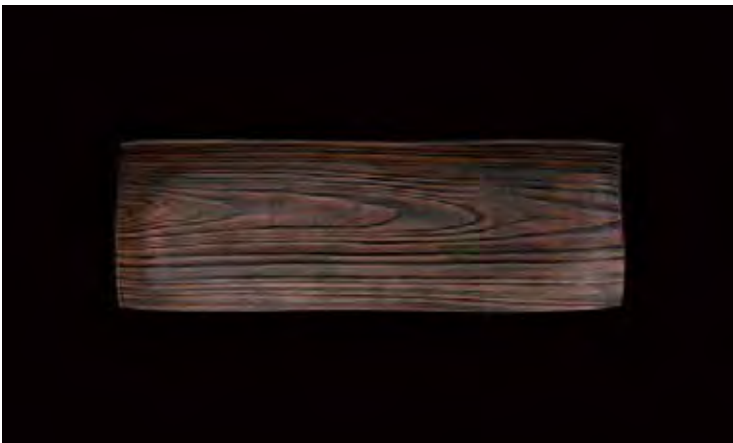

Cerawood Long plate

Product Size W24.7cm × D10.8cm × H3.5cm
Product Weight (about)330g
Product Material Pottery