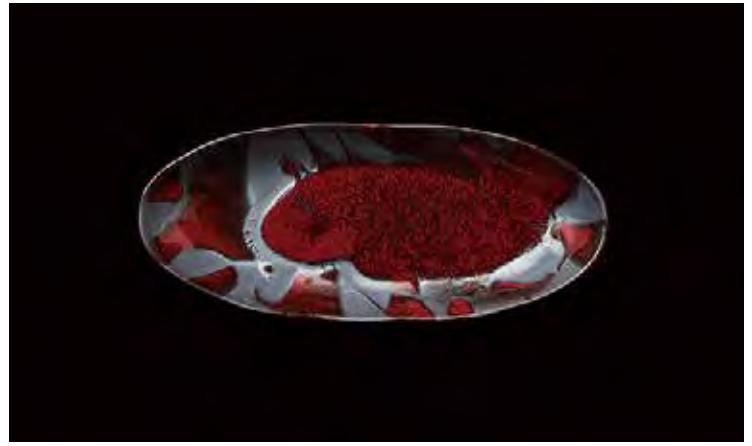

HOUJUGAMA
Collection 2021-22

SAGAMA

Maguma Dish Plate (L)

Product Size W24cm × D24cm × H7.5cm
Product Weight (about)950g
Product Material Pottery

Maguma Dish Plate (M)

Product Size W17cm × D17cm × H6cm
Product Weight (about)540g
Product Material Pottery

Maguma Small Bowl

Product Size W13.2cm × D13.2cm × H6.5cm
Product Weight (about)350g
Product Material Pottery

Maguma Plate (L)

Product Size W25cm × D25cm × H3cm
Product Weight (about)680g
Product Material Pottery

Maguma Plate (M)

Product Size W16.5cm × D16.5cm × H2cm
Product Weight (about)280g
Product Material Pottery

Maguma Oval Dish (L)

Product Size W32cm × D14cm × H4
Product Weight (about)570g
Product Material Pottery

Maguma Oval Dish(S)

Product Size W24.7cm × D10.8cm × H3.5cm
Product Weight (about)330g
Product Material Pottery

Maguma compote

Product Size 22.5cm × 22.5cm × h6
Product Weight (about)610g
Product Material Pottery