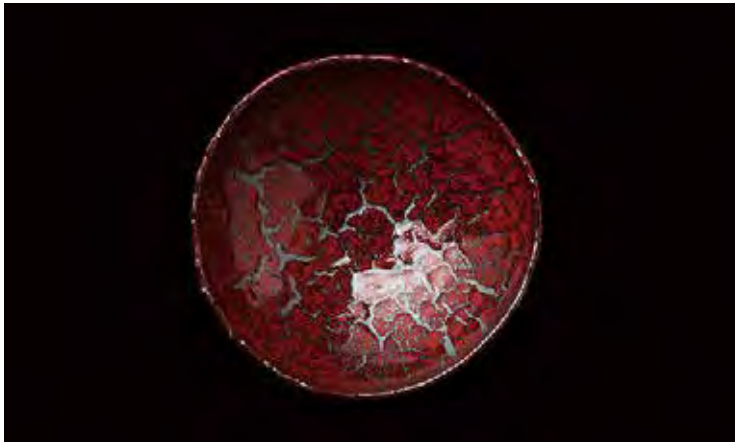

HOUJUGAMA
Collection 2021-22

SAGAMA

Maguma Dish Plate (L)

Product Size W24cm × D24cm × H7.5cm
Product Weight (about)950g
Product Material Pottery

Maguma Dish Plate (M)

Product Size W17cm × D17cm × H6cm
Product Weight (about)540g
Product Material Pottery

Maguma Small Bowl

Product Size W13.2cm × D13.2cm × H6.5cm
Product Weight (about)350g
Product Material Pottery

Maguma Plate (L)

Product Size W25cm × D25cm × H3cm
Product Weight (about)680g
Product Material Pottery

Maguma Plate (M)

Product Size W16.5cm × D16.5cm × H2cm
Product Weight (about)280g
Product Material Pottery

Maguma Oval Dish (L)

Product Size W32cm × D14cm × H4
Product Weight (about)570g
Product Material Pottery