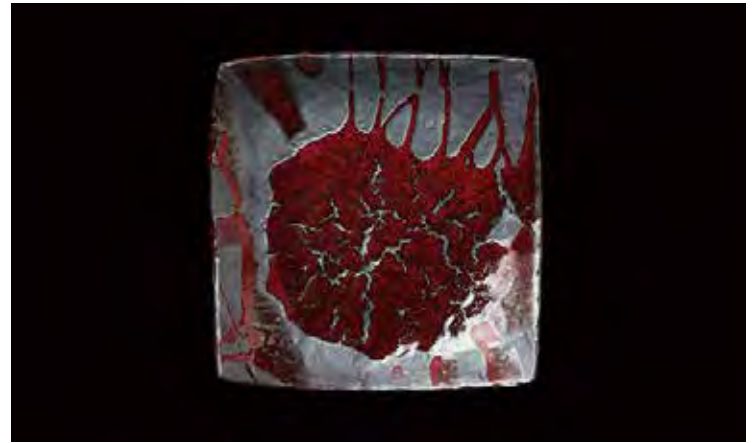

Magma Square plate (S)

Product Size 24cm × 23.5cm × h 5cm
Product Weight (about)1,500g
Product Material Pottery