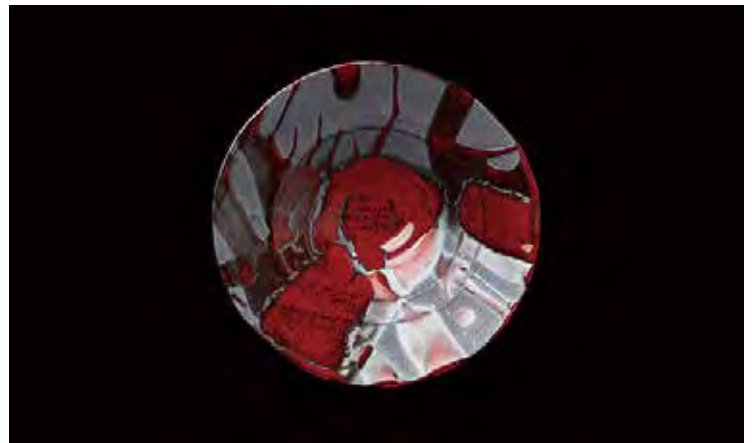

Maguma compote

Product Size 22.5cm × 22.5cm × h6
Product Weight (about)610g
Product Material Pottery