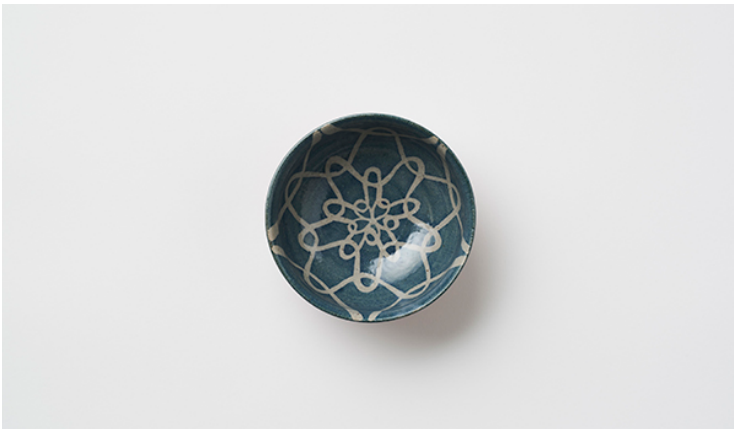

Reticulated Dish

Product Size approx. $\varnothing$ 13.5× H6.5cm
Product Weight approx. 290g
Product Material Pottery