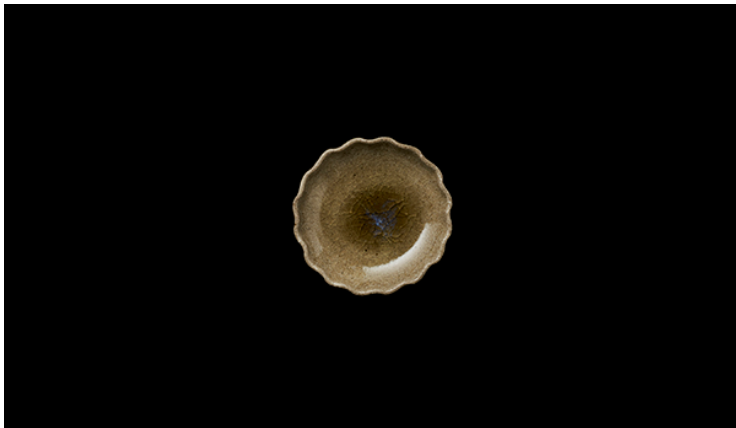

TORISUGAMA  
Collection 2021-22

SAGAMA

**Powdered Karatsu Iron  
Glazed Plate  
(a set of five, approx. 9cm)**

Product Size 10cm  $\varnothing$   $\times$  height 3cm  
Product Weight (about)475g(5 pieces)  
Product Material Pottery

**Illustrated Karatsu Iron  
Glazed Plate  
(a set of five, approx. 12cm)**

Product Size 12.2cm  $\varnothing$   $\times$  height 3.2cm  
Product Weight (about)650g(5 pieces)  
Product Material Pottery

**Blue Karatsu Rinka Plate  
(a set of five, approx. 12cm)**

Product Size 11.6cm  $\varnothing$   $\times$  height 3.6cm  
Product Weight (about)855g(5 pieces)  
Product Material Pottery

**Speckled Karatsu Rectangular  
Plate (a set of five)**

Product Size width 10.2cm  $\times$  height 6.6cm  
Product Weight (about)539g(5 pieces)  
Product Material Pottery

**Speckled Karatsu Two Colored Thin Plate (a set of five)**

Product Size width 15.3cm × height 9.6cm  
Product Weight (about)680g (5 pieces)  
Product Material Pottery