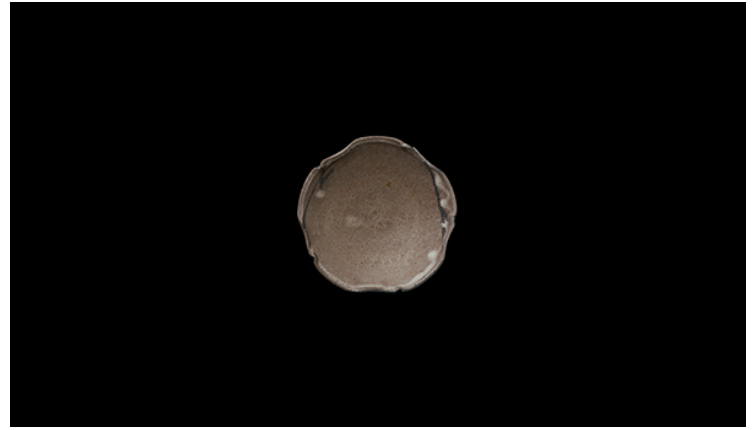

TORISUGAMA  
Collection 2021-22

SAGAMA

**Powdered Karatsu Iron  
Glazed Plate  
(a set of five, approx. 9cm)**

Product Size 10cm  $\varnothing$   $\times$  height 3cm  
Product Weight (about)475g(5 pieces)  
Product Material Pottery

**Illustrated Karatsu Iron  
Glazed Plate  
(a set of five, approx. 12cm)**

Product Size 12.2cm  $\varnothing$   $\times$  height 3.2cm  
Product Weight (about)650g(5 pieces)  
Product Material Pottery

**Blue Karatsu Rinka Plate  
(a set of five, approx. 12cm)**

Product Size 11.6cm  $\varnothing$   $\times$  height 3.6cm  
Product Weight (about)855g(5 pieces)  
Product Material Pottery

**Speckled Karatsu Rectangular  
Plate (a set of five)**

Product Size width 10.2cm  $\times$  height 6.6cm  
Product Weight (about)539g(5 pieces)  
Product Material Pottery

**Speckled Karatsu Two Colored Thin Plate (a set of five)**

Product Size width 15.3cm × height 9.6cm  
Product Weight (about)680g (5 pieces)  
Product Material Pottery